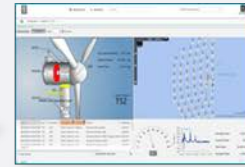

# intelligent offshore wind apps

*Personnel  
Tracking*

*AIS  
ECDIS*

*OEM independent  
SCADA*

*Route  
Planning*

*Automated  
Bridge*

*Condition  
Monitoring*

*Performance  
Monitoring*

*Production  
Forecasting*

*Maintenance  
Work Order*

*<...>*

Your own apps  
and solutions

Partner's apps  
and solutions

Ecosystem &  
ISV apps

Data Scientists &  
AI Models

Subsea